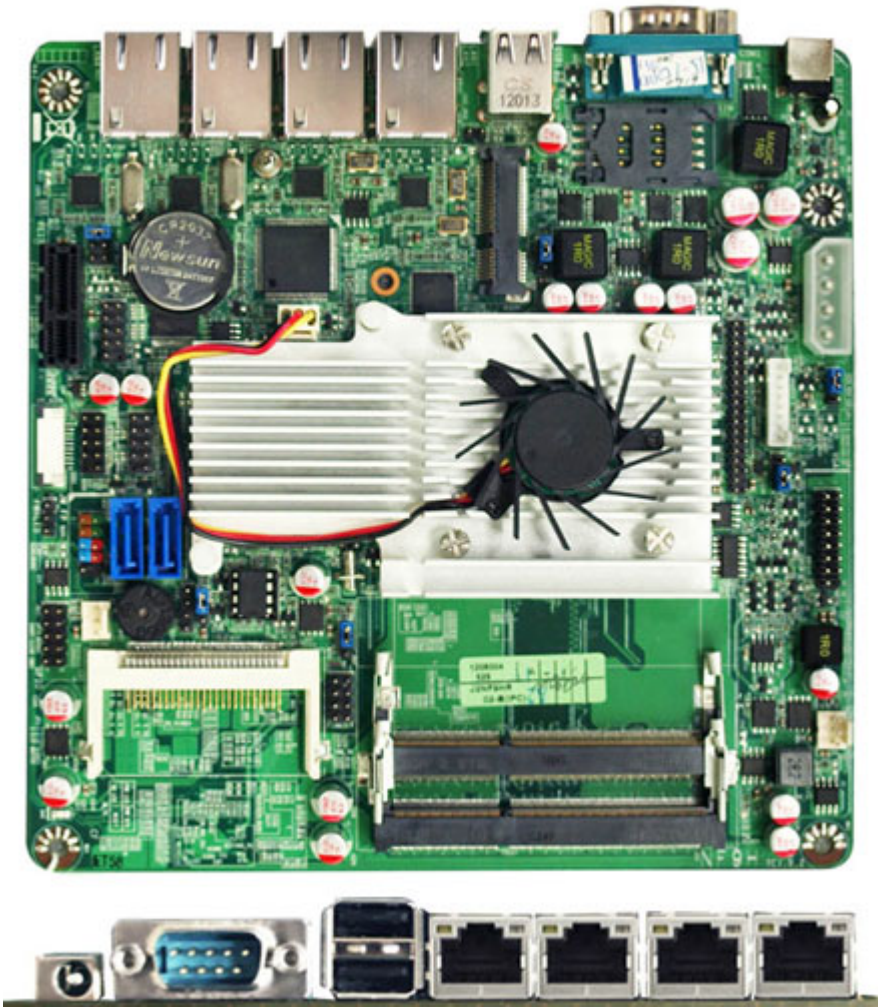

218.00 EUR  
incl. 19% VAT, plus [shipping](#)

- INTEL® Atom Processor D525 + ICH8M Chipset
- Support INTEL® Atom D525 (Dual Core) CPU
- Support 2 \* DDR3 800MHz Single CH SO-DIMM up to 4GB
- Support CPU Smart FAN
- Integrated 18-bit Single Channel LVDS
- 4 \* Realtek RTL8111EVL Gigabit LAN
- Support CF card
- Support SIM card (optional)
- Supports ACPI S3 Function
- Support Watch dog Technology
- Support +12V Power onboard

• <b>CPU</b>	• INTEL® Atom D525 (Dual Core) CPU
• <b>Chipset</b>	• INTEL® Atom Processor D525 + ICH8M Chipset
• <b>Memory</b>	• 2 * DDR3 800MHz Single CH SO-DIMM up to 4GB
• <b>Expansion Slots</b>	• 1 * PCI-E x 1 slot • 1 * MINI PCI-E
• <b>Storage</b>	• 2 * Serial ATA2 3Gb/s connectors • 1 * CF card socket • 1 * mSATA (Selectable with Mini PCI-E)
• <b>Ethernet LAN</b>	• 4 * Realtek RTL8111EVL PCI-E Gigabit Ethernet LAN
• <b>LVDS</b>	• Onboard 18-bits single channel LVDS connector
• <b>USB</b>	• Embedded 6 * USB 2.0/1.1

• <b>Special Features</b>	<ul style="list-style-type: none"> <li>• Support ACPI S3</li> <li>• Support CPU Smart FAN</li> <li>• Support Watch Dog</li> </ul>
• <b>Rear Panel I / O</b>	<ul style="list-style-type: none"> <li>• 2 * USB 2.0/1.1 ports</li> <li>• 4 * RJ-45 ports</li> <li>• 1 * COM port</li> <li>• 1 * 12V DC in</li> </ul>
• <b>Internal I / O</b>	<ul style="list-style-type: none"> <li>• 2 * USB 2.0/1.1 headers for 4 USB 2.0 ports</li> <li>• CPU /NB / Chassis Fan connectors;</li> <li>• 1 * 32-pin LVDS headers &amp; 1 * GPIO header</li> <li>• 1 * COM header (support RS232/422/485)</li> <li>• 1 * SIM card socket (optional)</li> </ul>
• <b>BIOS</b>	• AMI 16MB UEFI DIP Flash ROM
• <b>Form Factor</b>	• Mini ITX Form Factor(170mm x 170mm)
• <b>Functional</b>	• Networking Appliance
• <b>Certificate</b>	• CE, FCC, RoHS
• <b>Temperature</b>	<ul style="list-style-type: none"> <li>• Operating within 0~60 centigrade</li> <li>• Storage within -20-85 centigrade</li> </ul>